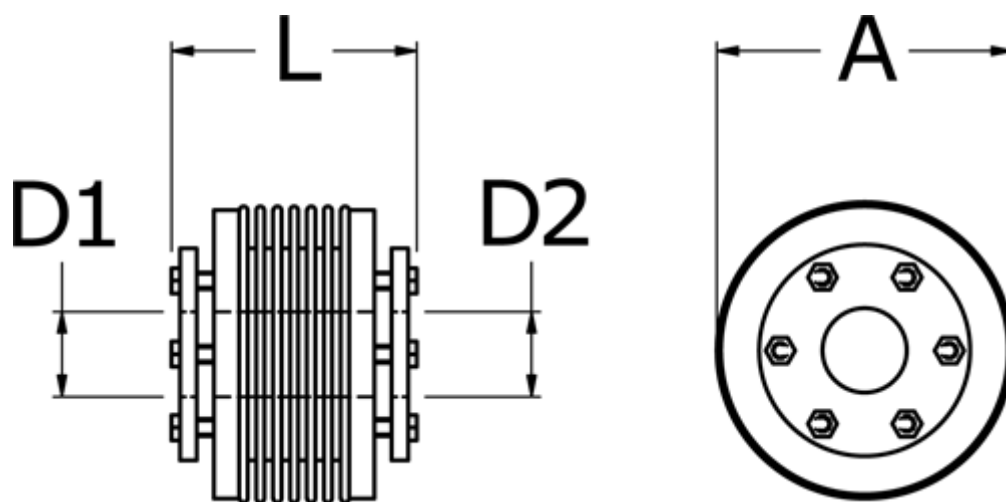

Data Sheet

Article number: 3330501500902525

Description: Bellow coupling type 5 size150
Length 90 mm, bore 25/25 mm

Measures

A	= 82
D1	= 25
D2	= 25
L	= 90
Nom. torque NM (Tkn)	= 150